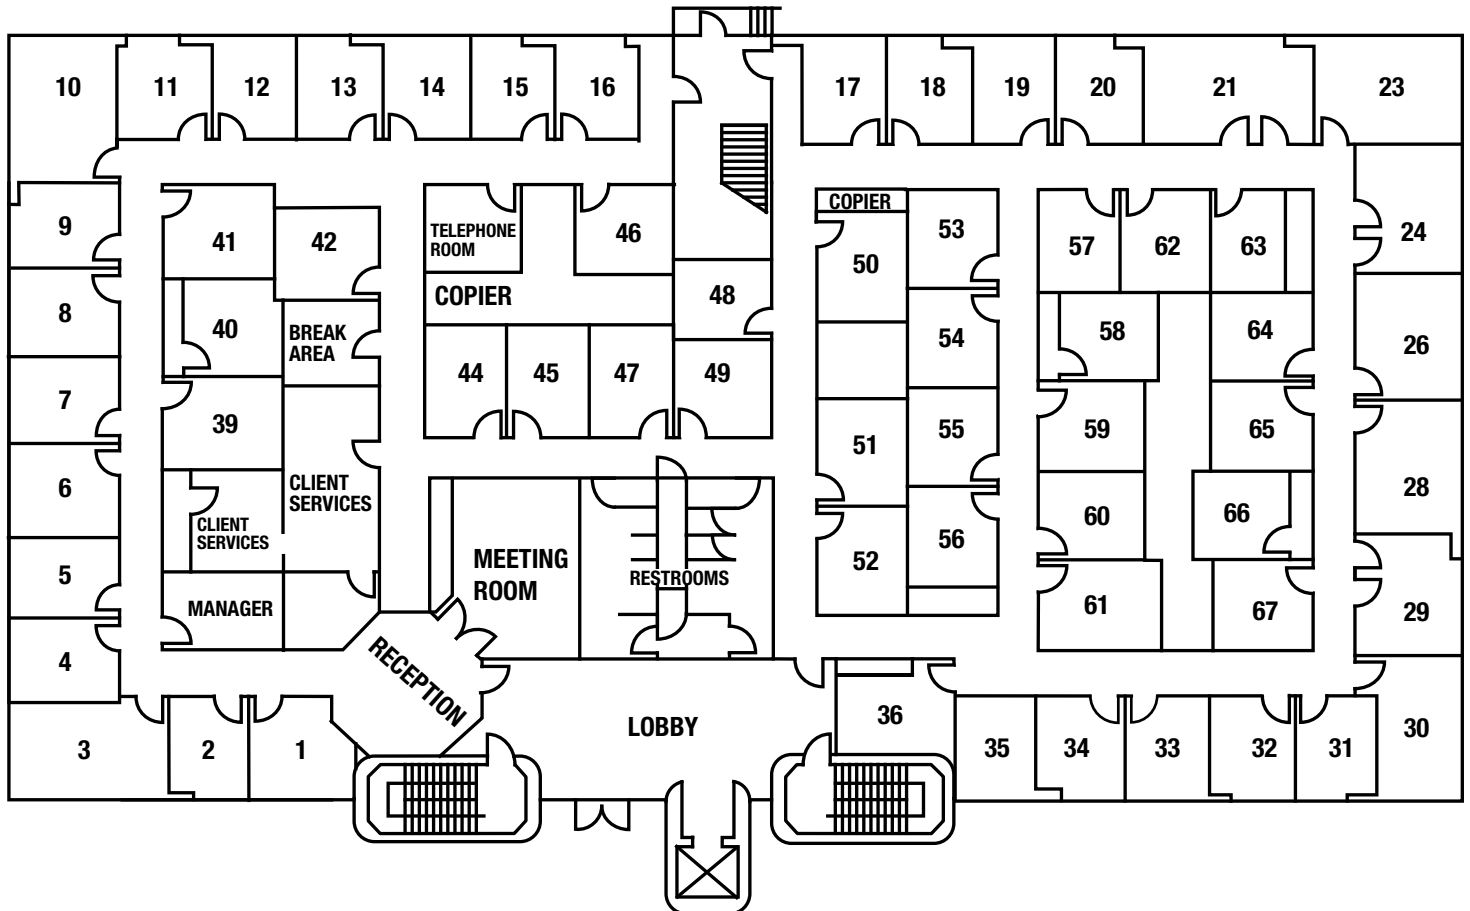

WESTPORT CENTER

191 Post Road West
Westport, CT 06880
(203) 221-2600

Floor Plan

1st Floor

WESTPORT CENTER

191 Post Road West
Westport, CT 06880
(203) 221-2600

Floor Plan

2nd Floor