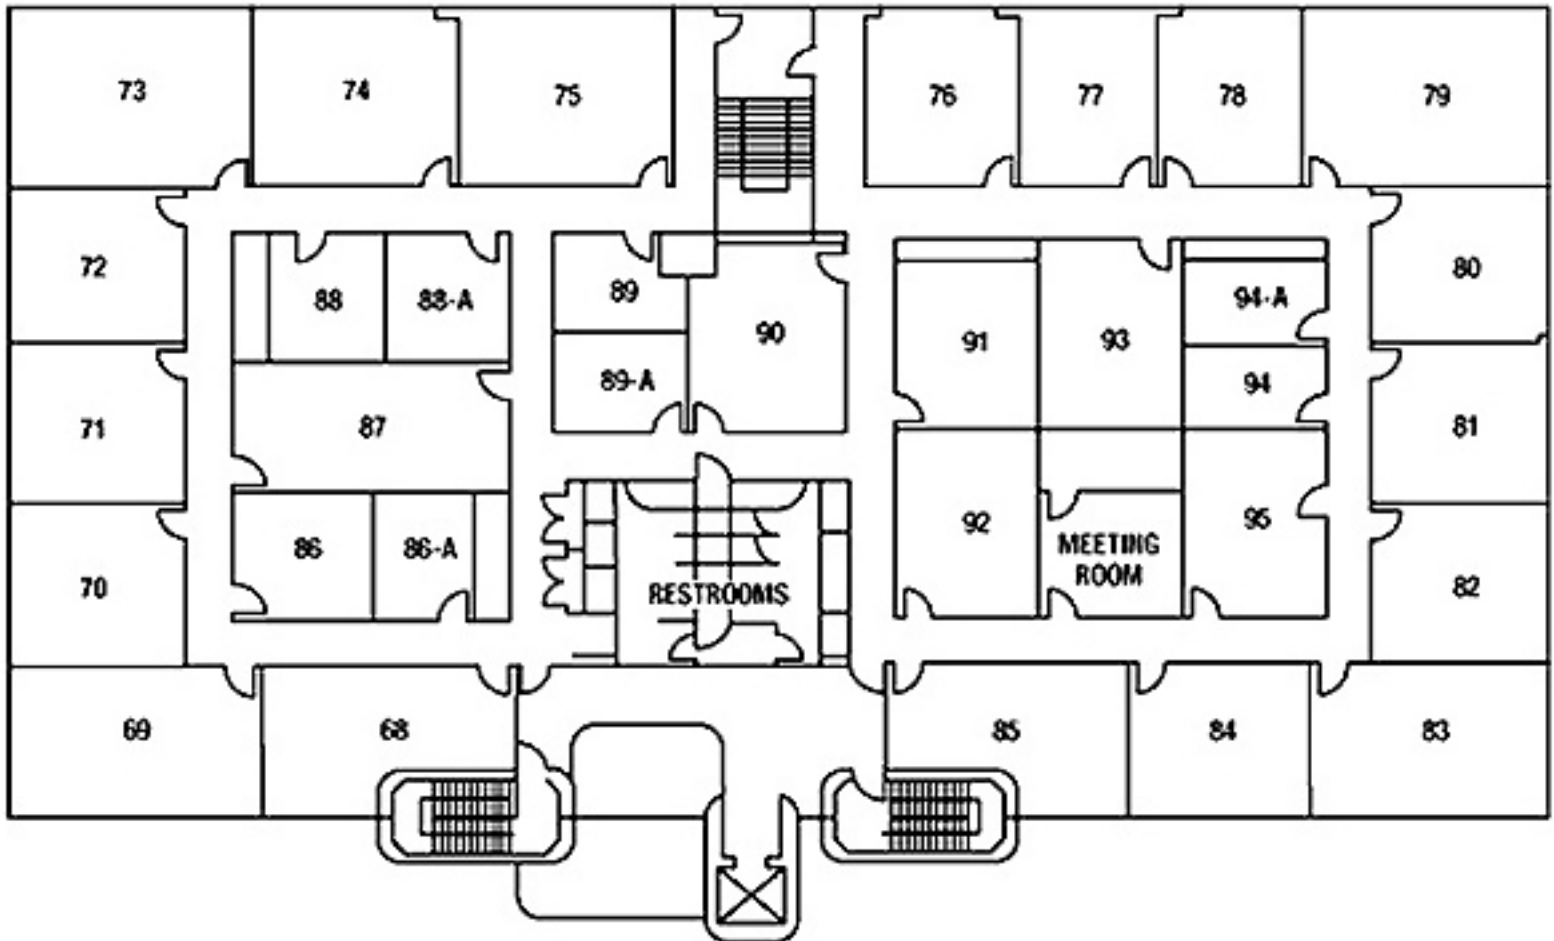

WESTPORT CENTER

191 Post Road West
Westport, CT 06880
(203) 221-2600

Floor Plan

1st Floor

WESTPORT CENTER

191 Post Road West
Westport, CT 06880
(203) 221-2600

Floor Plan

2nd Floor